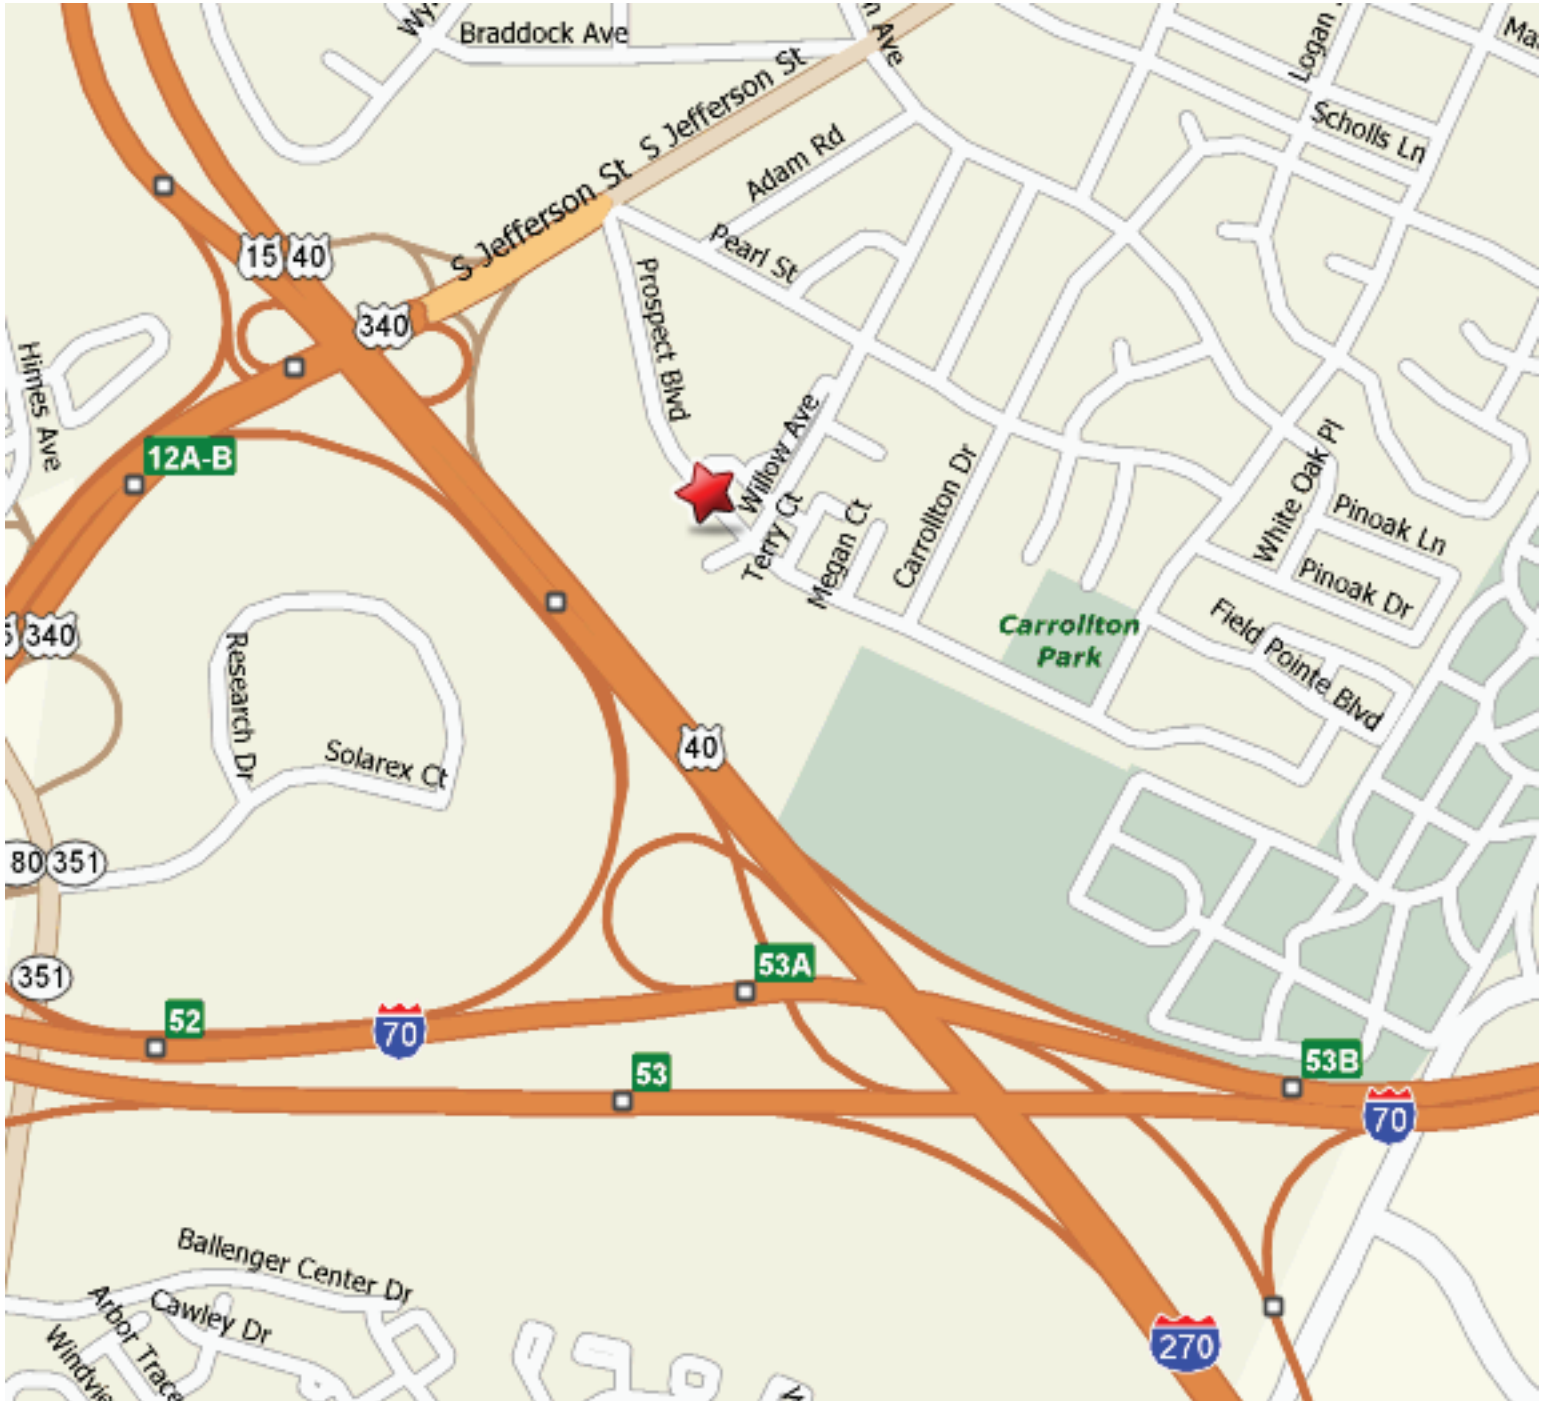

Frederick Emergency Animal Hospital
434 Prospect Blvd
Frederick, MD 21701
(301) 662-6622

Located in the Festival Shopping Center
adjacent to the Weis Grocery Store
on the Jefferson Street exit of Route 15
in Frederick, MD